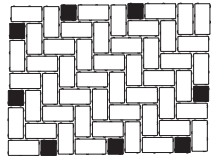

## Units & Sizes

	D x H x L (Nominal Size) Inches • Millimeters	SF/ Unit	Units/ SF	SF/ Layer	Layers/ Pallet	SF/ Pallet	Units/ Layer	Units/ Pallet	Lbs/ Pallet
A 	4 x 2¾ x 8 • 96 x 70 x 196	.22	4.5	11	8	88	50	400	2820
B 	8 x 2¾ x 8 • 196 x 70 x 196	.44	2.25	13.33	8	105.6	30	240	3380
C 	8 x 2¾ x 16 • 196 x 70 x 396	.89	1.13	13.33	8	106.8	15	120	3305
D 	16 x 2¾ x 16 • 396 x 70 x 396	1.78	.56	16.02	6	96.12	9	54	3080

## Layer Configurations

(A) 4 x 8 Units

(B) 8 x 8 Units

(C) 8 x 16 Units

(D) 16 x 16 Units

**Note:** (A) 4" x 8" layer pattern includes 4" x 4" pieces which are included for packaging purpose only and are not recommended for installation