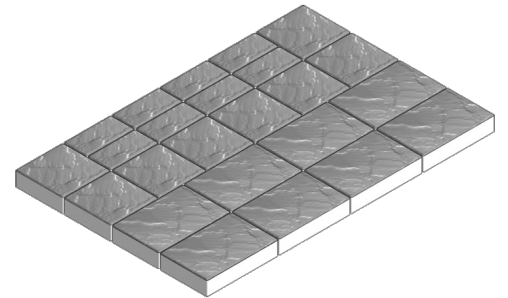

PALLET LAYOUT

NOTES

Weights are approximate and do not include shipping pallet. Installation to applicable ICPI standards is required for warranty coverage. Made with natural materials, which vary in color, and Portland cement, which may effloresce - any implied warranty to the contrary is disclaimed.

PALLET SPECS

Pallet Weight	2884 lbs
Sq Ft/Pallet	103 sq.ft.